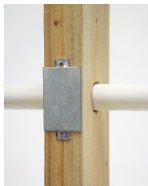

Prevent nails from
piercing water pipes and
electrical cables.

FEATURES

Material

- Acier galvanisé.

APPLICATIONS

Suitable On

- **Porteur/Porté** : bois massif, bois laméllé-collé, bois composite...

When to Use

- Protection passage de câbles...

TECHNICAL DATA

Product dimensions

References	Dimensions [mm]			Holes	
	A	B	Thickness	No.	Diameter
NS1	38	76	1.6	2	Ø3.6
NS2	38	152	1.6	2	Ø3.6

INSTALLATION

Fixing

- Pointes annelées CNA3,1x35.